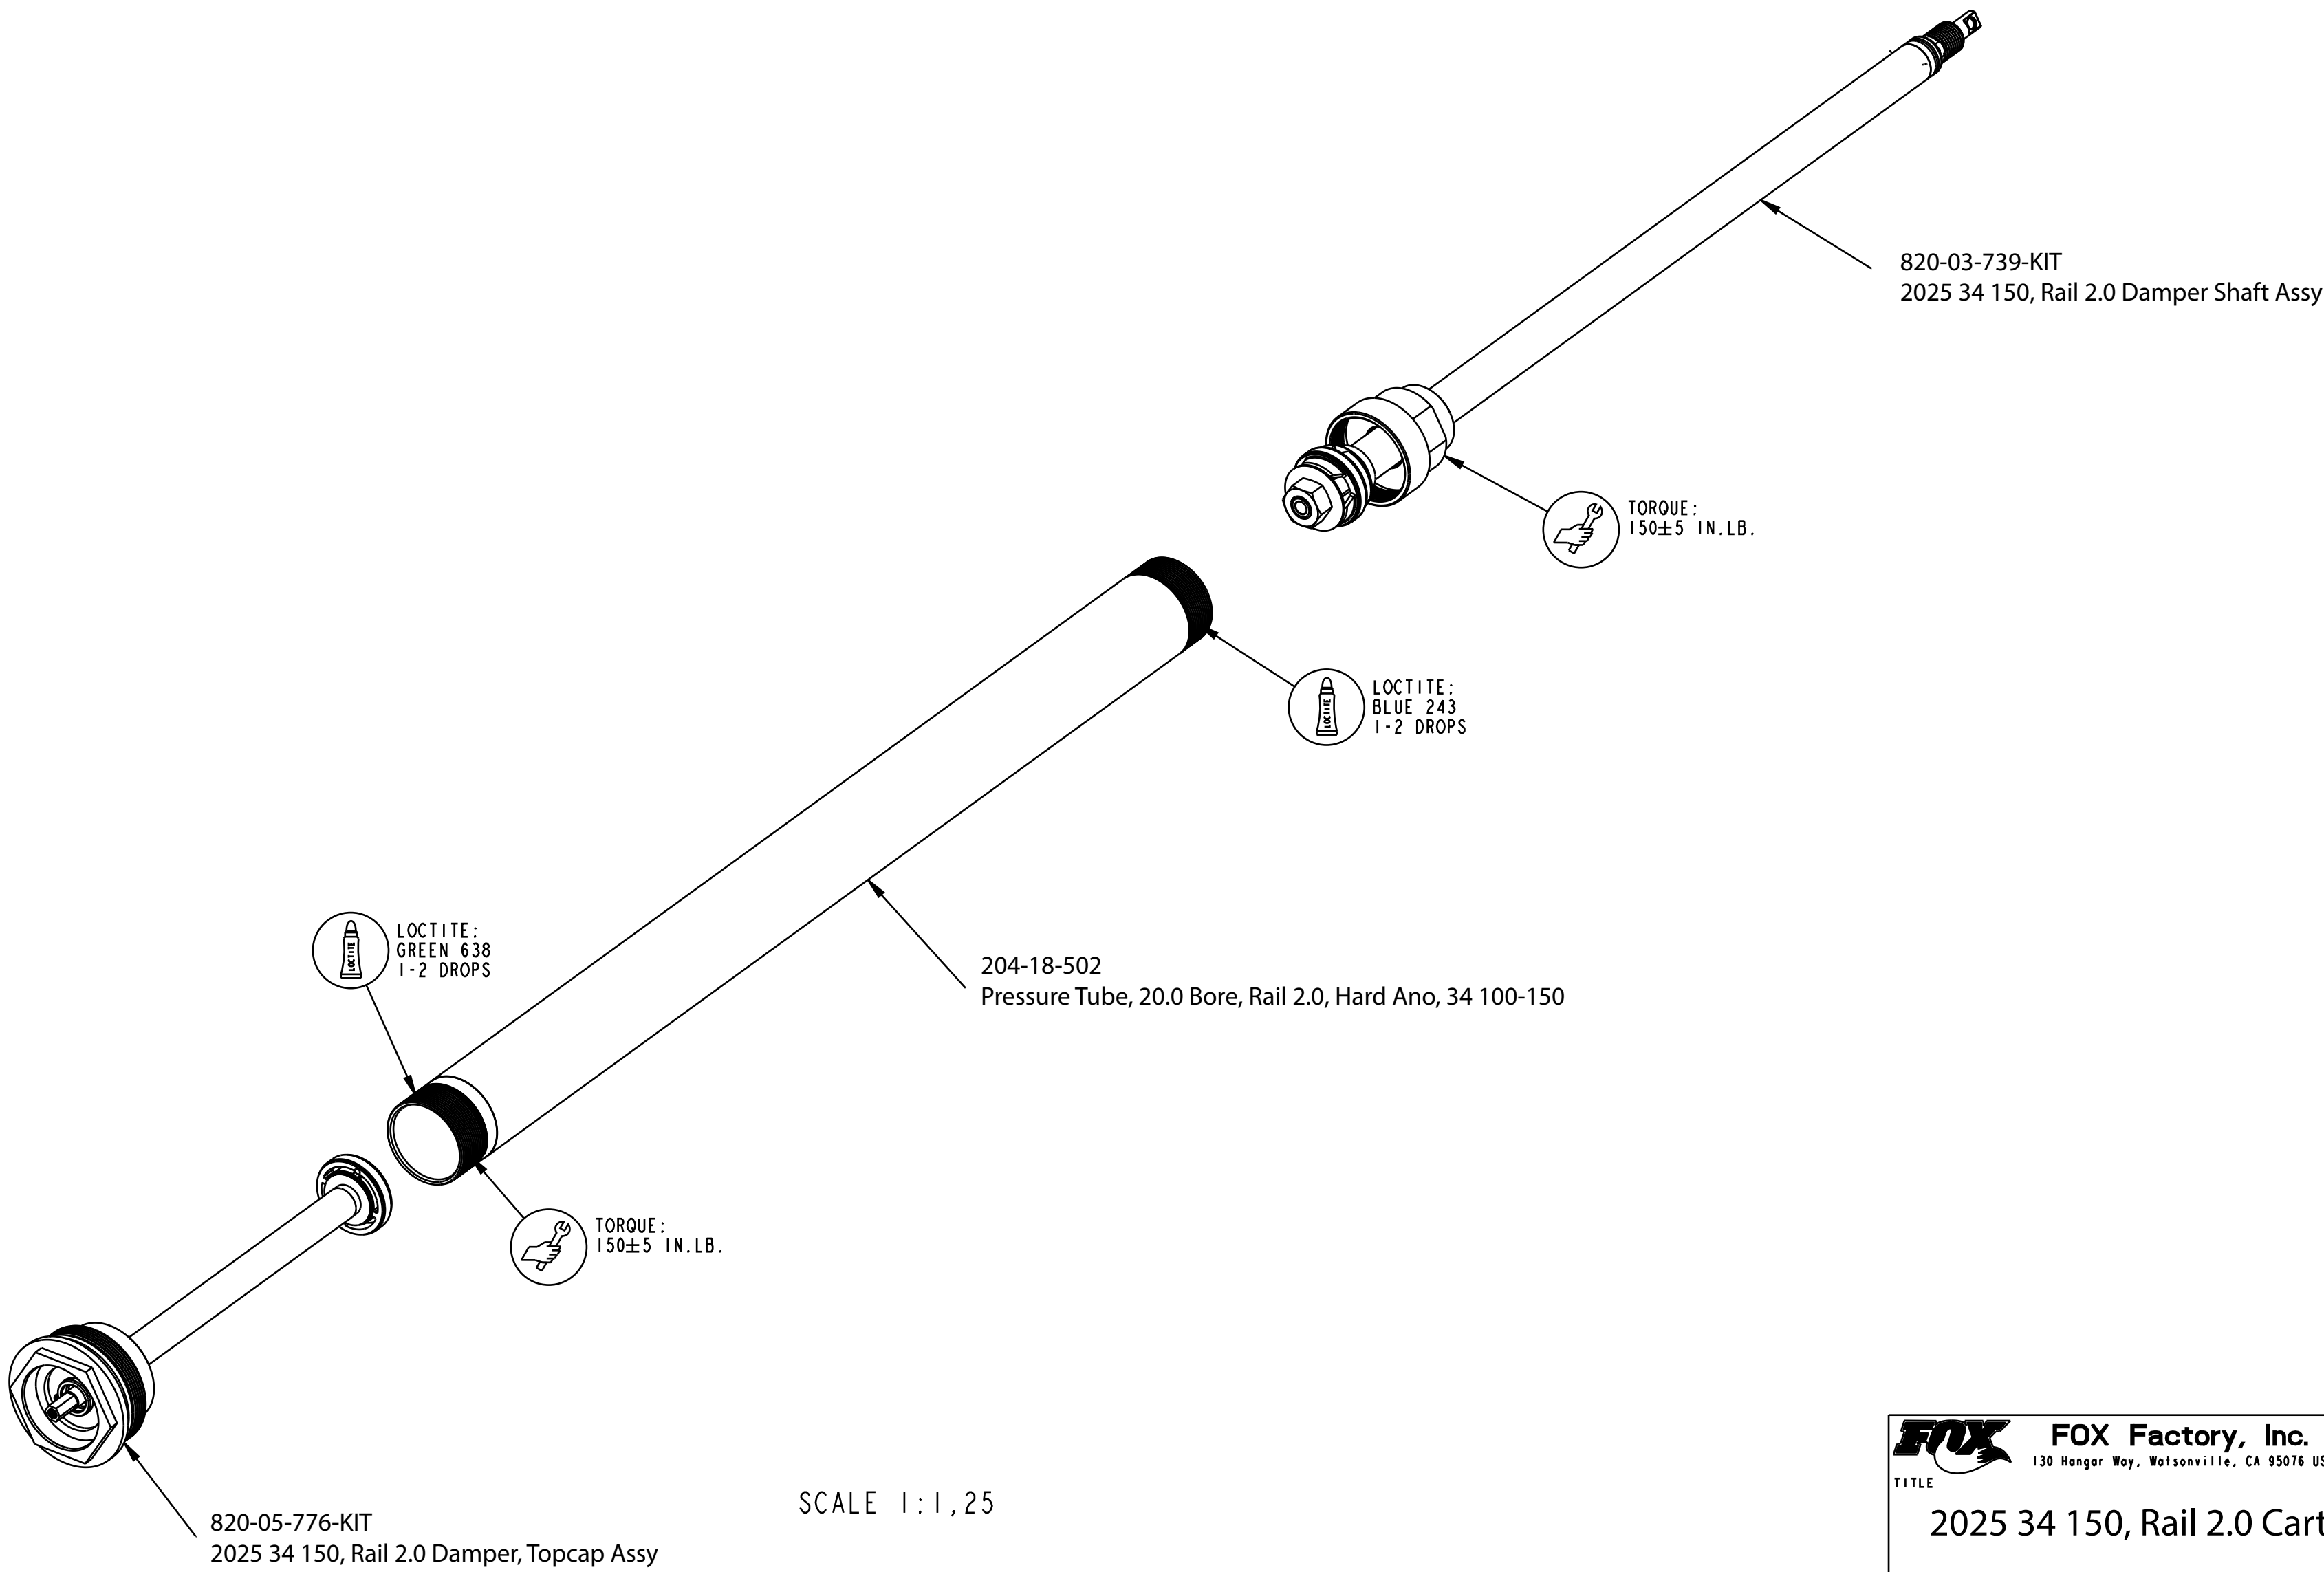

4

3

2

1

D

D

C

C

B

B

A

A

SCALE 1:1,25

- PROPRIETARY -
THIS DOCUMENT CONTAINS CONFIDENTIAL, PROPRIETARY INFORMATION
THAT IS FOX PROPERTY. DO NOT DISCLOSE TO OR DUPLICATE
FOR OTHERS EXCEPT AS AUTHORIZED BY FOX.

FOX FOX Factory, Inc. Ph 831-768-1100
130 Hangar Way, Watsonville, CA 95076 USA Fax 831-768-9312

TITLE
2025 34 150, Rail 2.0 Cart Assy

SIZE DWG. NO.
C

PLOT SCALE 0.80:1 | SHEET 1 OF 1

4

3

2

1

ProE ASSEM